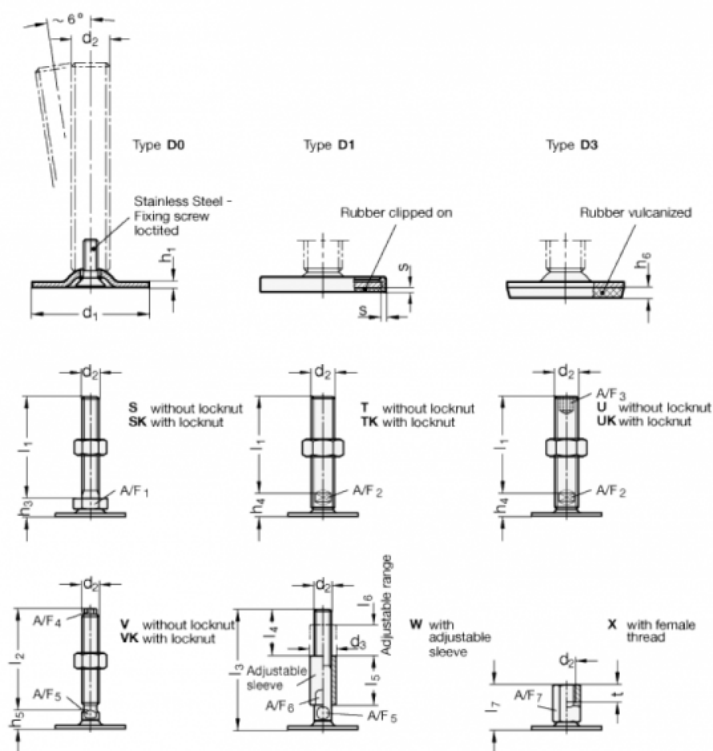

Article number: 204180M863D0SK
 Description: E+G levelling foot
 GN 41-80-M8-63-D0-SK
 Note: SK With nut, External hexagon at the bottom

Measures

A/F1 = 17
 d1 = 80
 d2 = M8
 h1 = 3
 h3 = 11
 h6 =
 l1 = 63
 s =